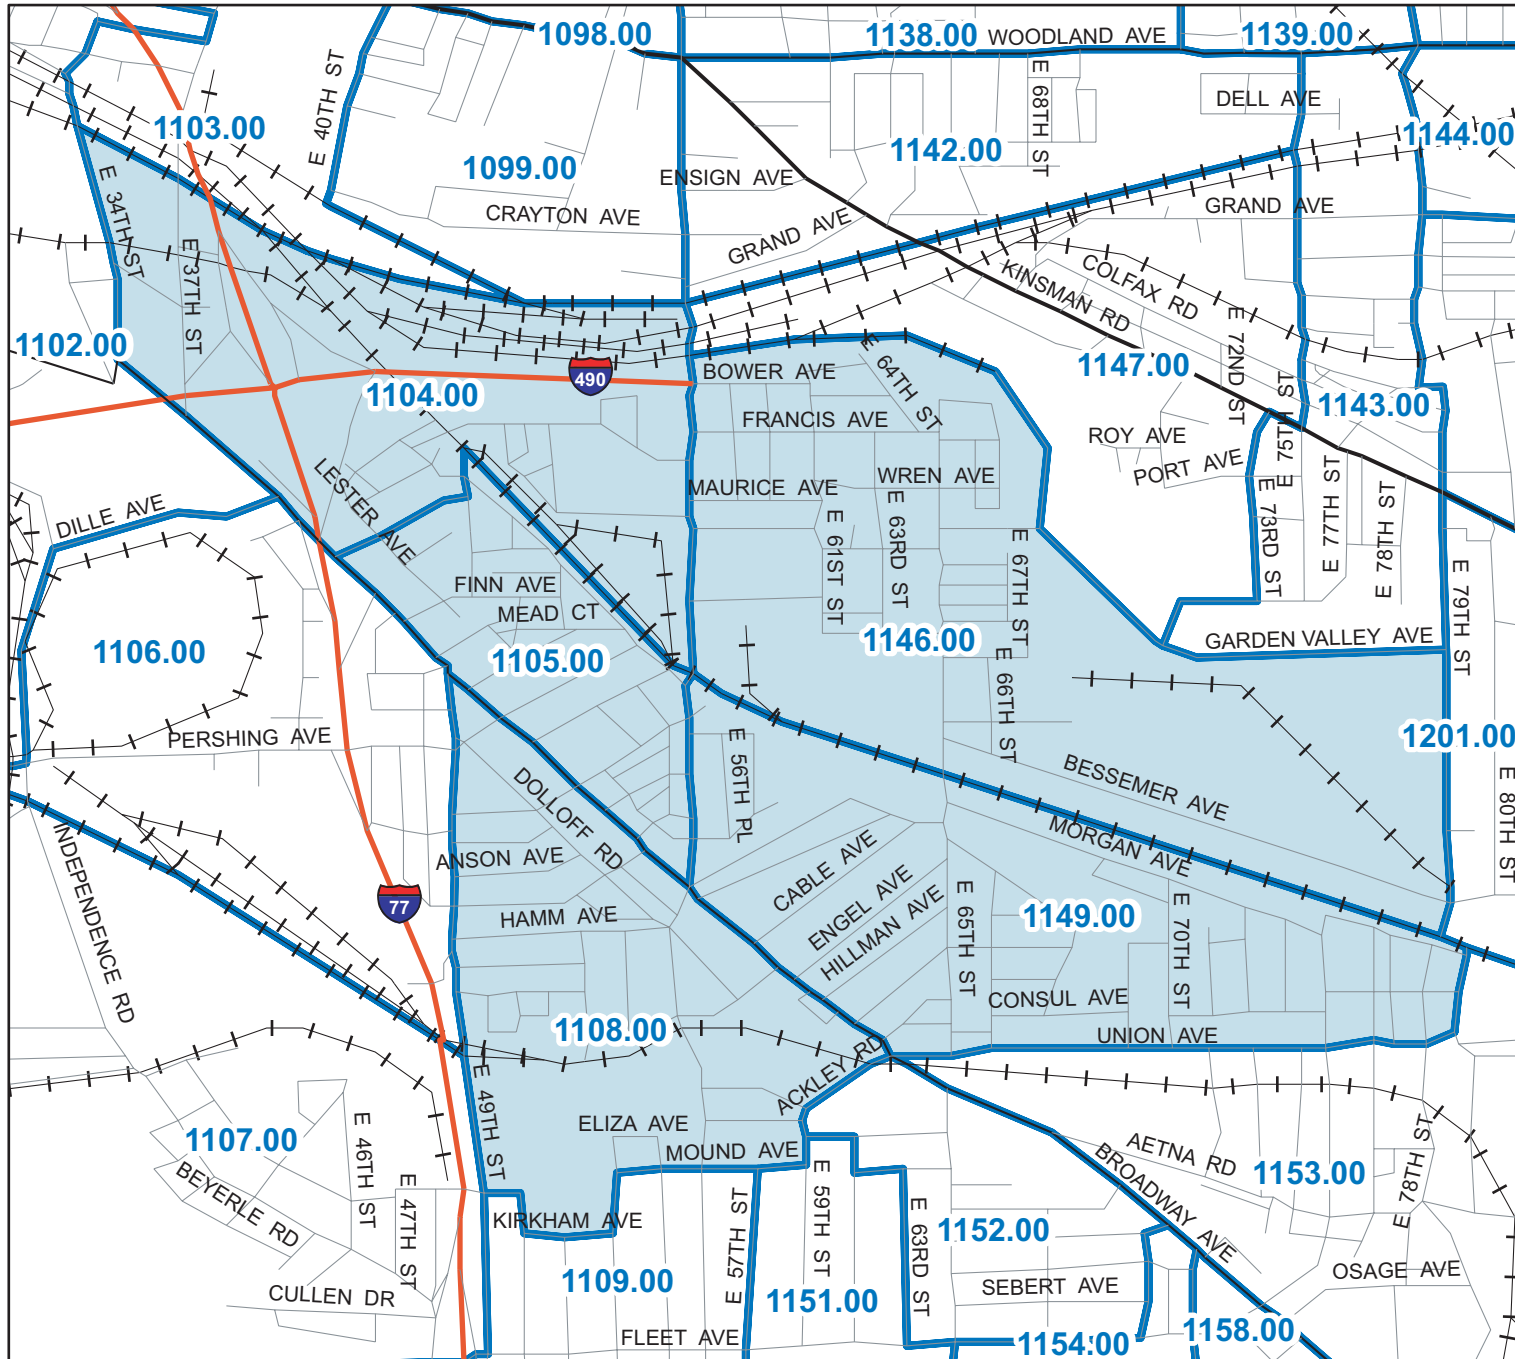

# North Broadway Cleveland, OH (2000)

 Census Tract Boundary  
 Neighborhood Boundary

Prepared by: Center on Urban Poverty  
 and Social Change,  
 Mandel School of Applied Social Sciences,  
 Case Western Reserve University  
 Source: ESRI